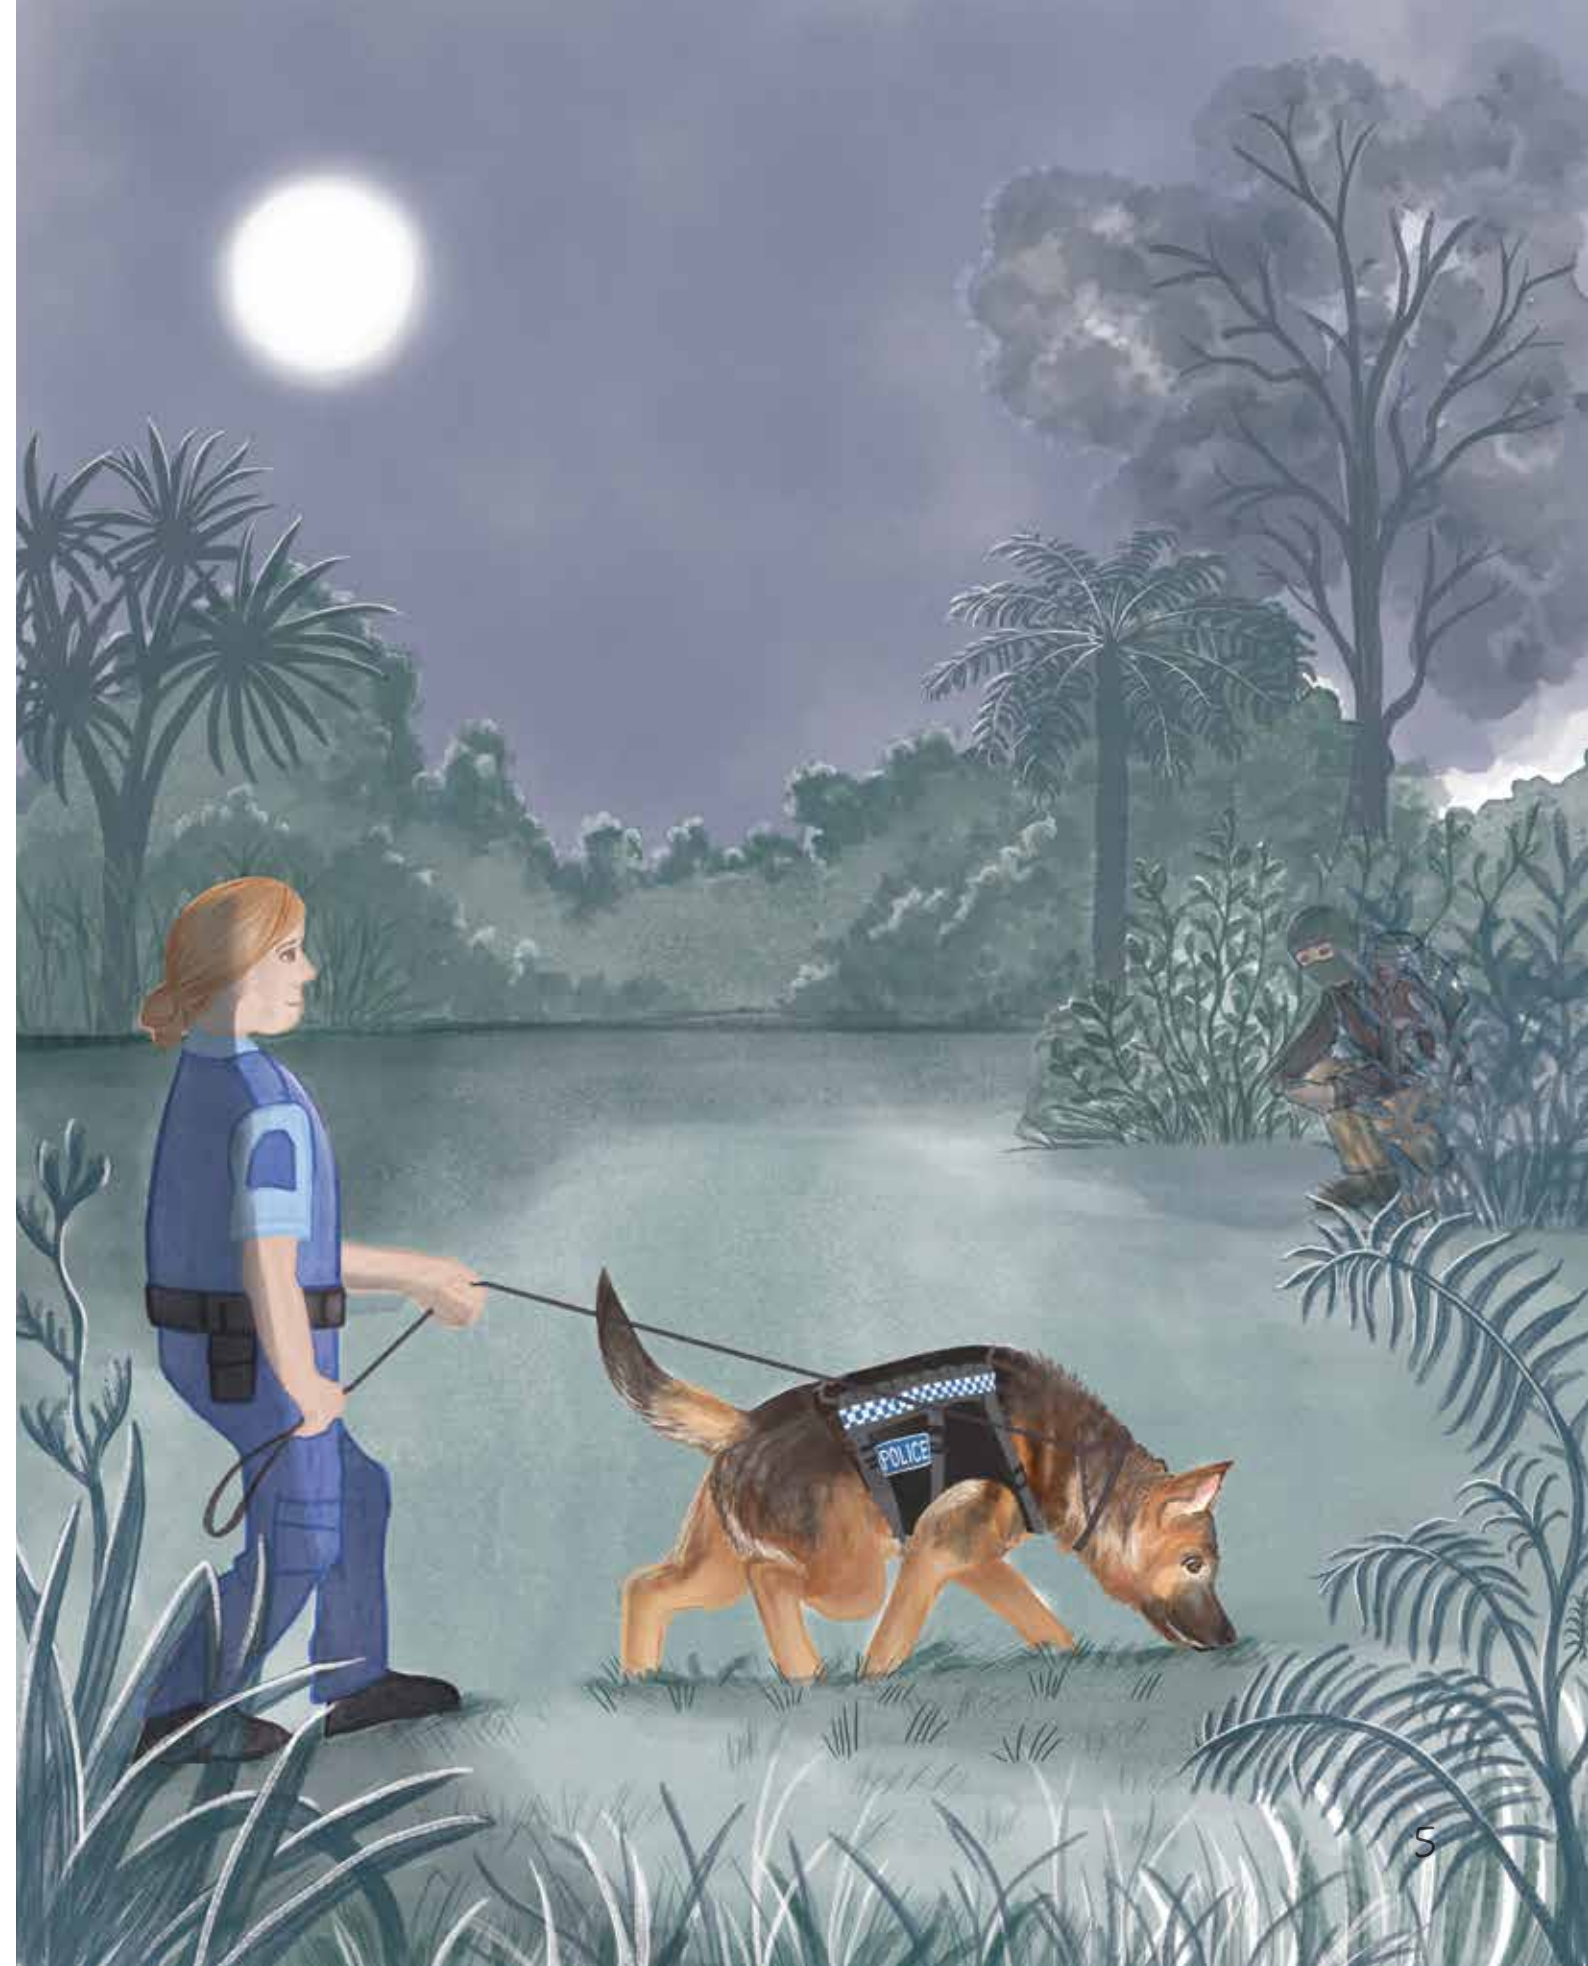

Some dogs share our houses and sleep on our laps.
Life's all about mealtimes and walkies and naps.

Others work daily to help earn their keep.
Take Kevin the collie, who's born to herd sheep.

He can shape up a flock and eyeball a ewe.
If a straggler breaks loose, he knows just what to do.

Tahi, the police dog, uses his snout
to track fleeing villains and help flush them out.
When he picks up a scent, he can sure cover ground.
Crooks better watch out when Tahi's around.

On patrol at the airport is Sal, a smart Beagle.
She's checking out bags for items illegal.